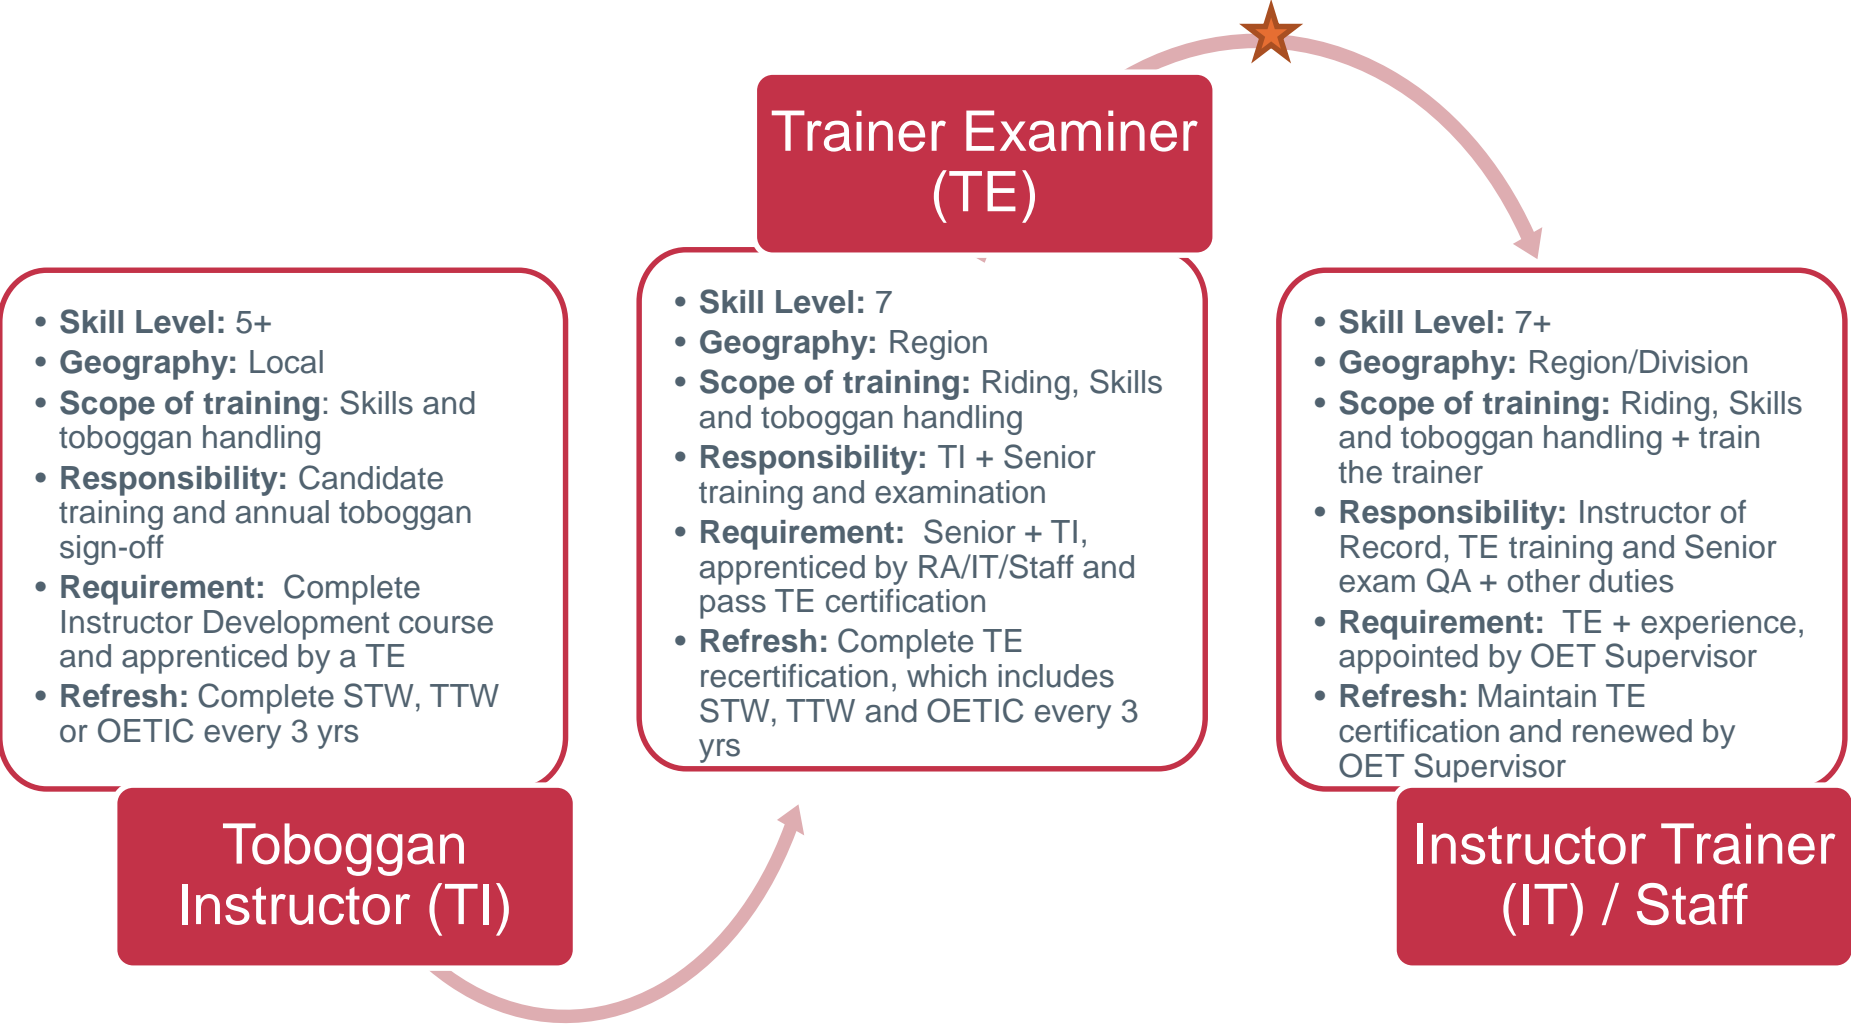

Outdoor Emergency Transportation Instructor Progression

NSP Registered Courses: Ski Trainer Workshop (STW), Toboggan Trainer Workshop (TTW), and OET Instructor Continuing-Education (OETIC or ICE)

Regional Advisor (RA): An RA leads the OET senior program and training for a region and must be a TE (and may also be an IT)